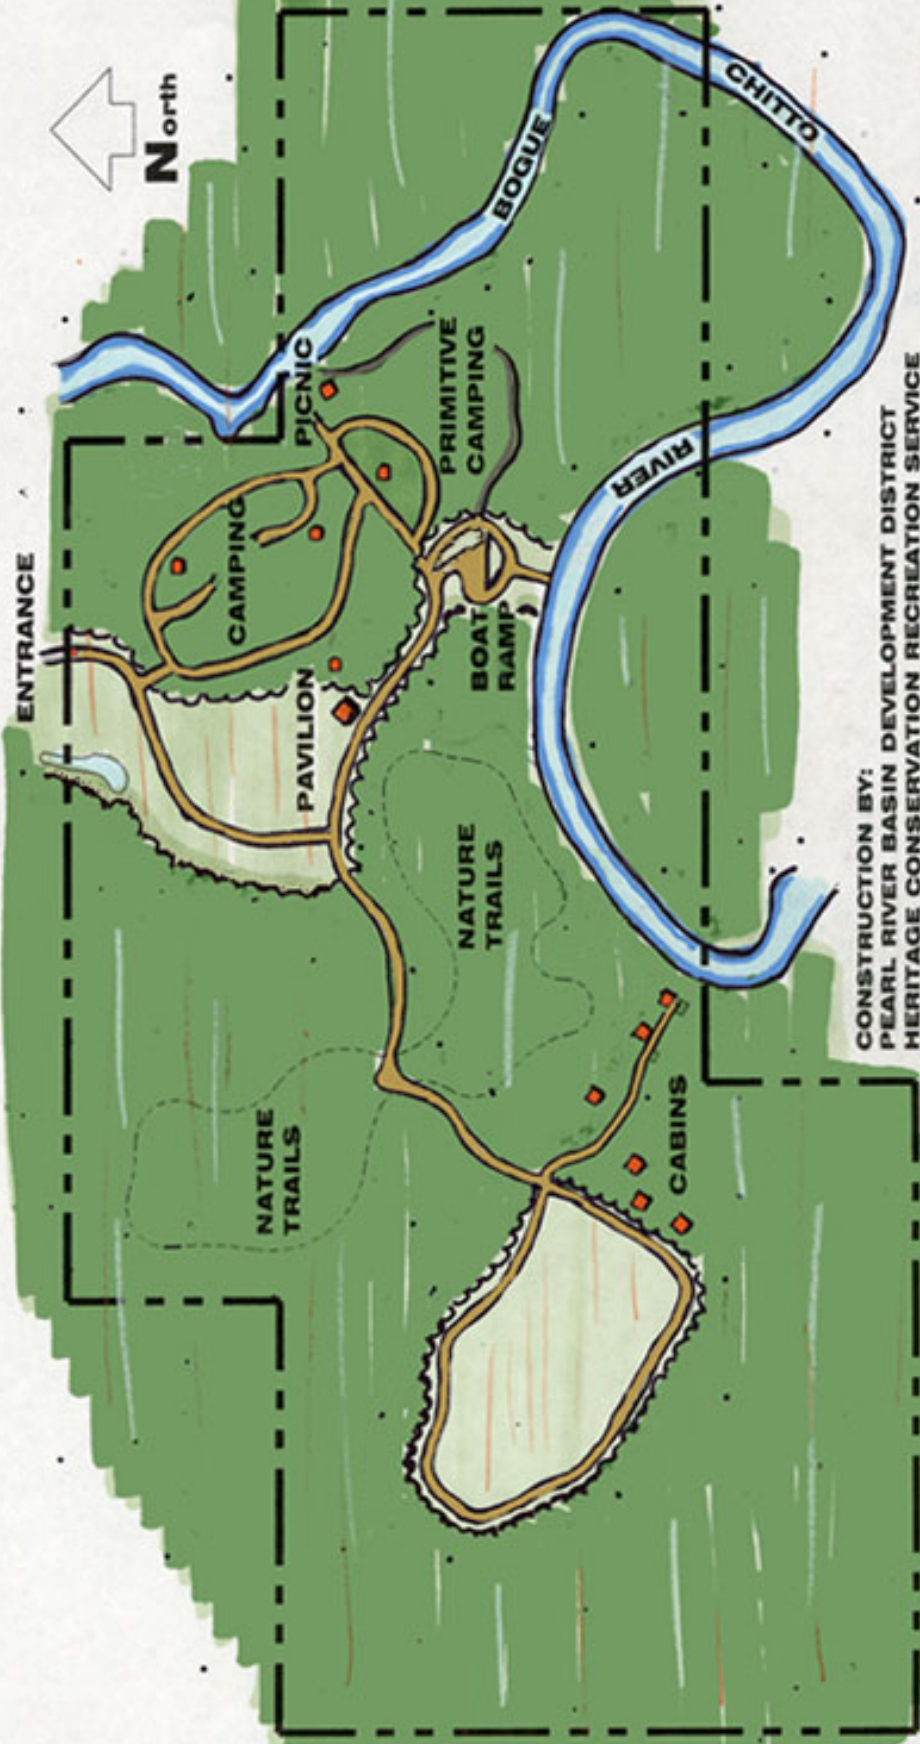

WELCOME TO BOGUE CHITTO WATER PARK

A PEARL RIVER BOATWAY PARK

CONSTRUCTION BY:
PEARL RIVER BASIN DEVELOPMENT DISTRICT
HERITAGE CONSERVATION RECREATION SERVICE